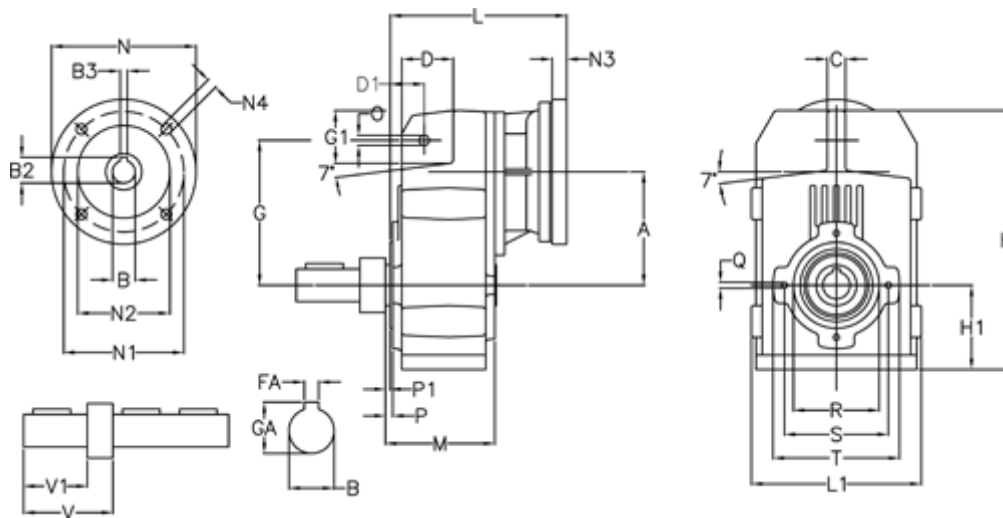

Article number: 29560502381245

Description: Shaft mounted gear  
A512R-23,8-P112B5

## Measures

A = 211.30	FA = 14	M = 163.0	Q = M12x19
B = 50	G = 278	N = 250	R = 180
B1 = 28	G1 = 105.5	N1 = 215	S = 215
B2 = 31.3	GA = 53.5	N2 = 180	T = 250
B3 = 8	H = 479.0	N4 = M12x16	V = 146.5
C = 20	H1 = 144.0	O = 22	V1 = 100
D = 93.5	L = 297.5	P = 8.5	
D1 = 65.0	L1 = 273	P1 = 4.5	